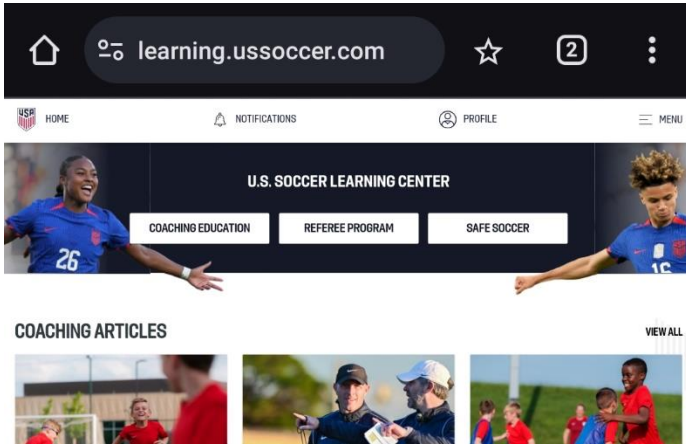

You'll need to do these:

training: <https://learning.ussoccer.com/>

Need safesport and Introduction to Safe and Healthy Playing Environments,
(both under safe soccer) (computer is best)

Once finished, you will need to download and/or screenshot the safesport and intro to safety from the learning.ussoccer.com to upload into the wys affinity website or wait for it to sync

To do the background portion: <https://wys-bgc.affinitysoccer.com/>

Click registration in top right corner, follow prompts (use same information as learning.ussoccer.com log in if possible) -if you have issues, their help center is great!

OR text Tiffany 360-880-4476 and she can usually figure it out.