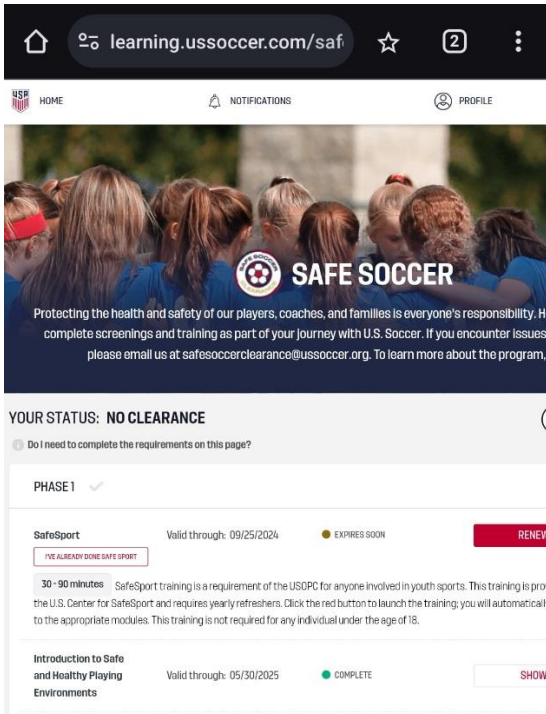

You'll need to do these:

training: <https://learning.ussoccer.com/>

Need safesport and Introduction to Safe and Healthy Playing Environments,
(both under safe soccer) (computer is best)

Once finished, you will need to download and/or screenshot the safesport and intro to safety from the learning.ussoccer.com to upload into the wys affinity website or wait for it to sync

To do the background portion: <https://wys-bgc.affinitysoccer.com/>

Click registration in top right corner, follow prompts (use same information as learning.ussoccer.com log in if possible) -if you have issues, their help center is great!